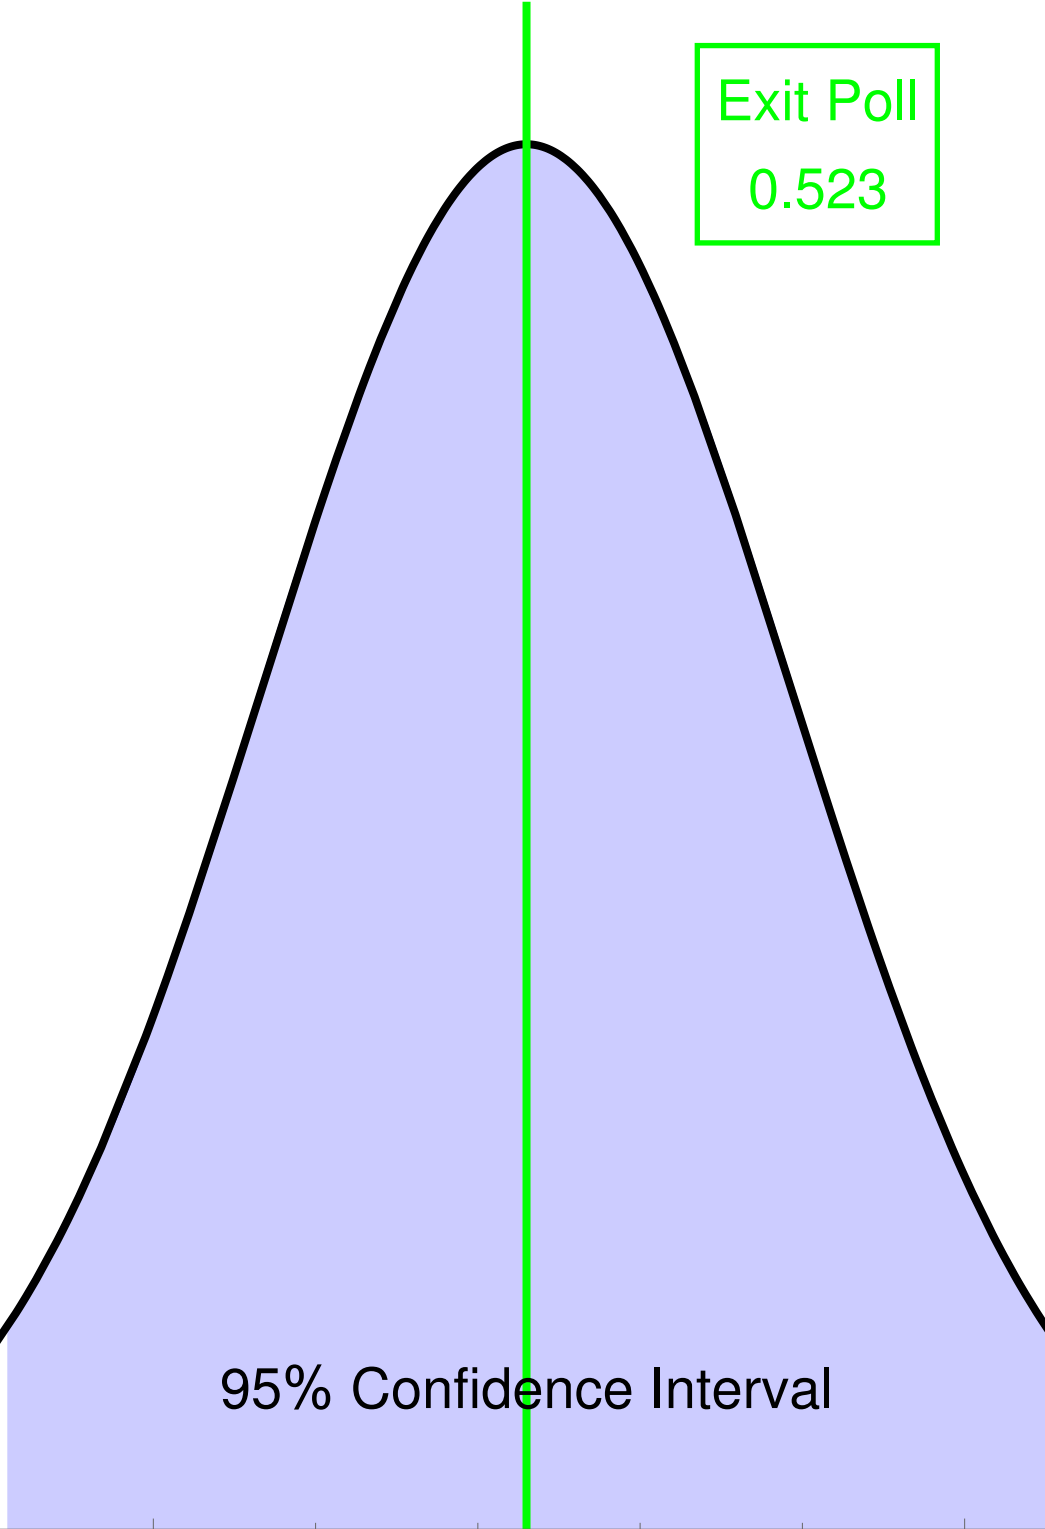

Kander MO Official Vote Share of 46.2%
contradicted by Exit Poll Share of 52.3%

Reported
Vote
0.462

Exit Poll
0.523

This is expected to occur
only once in 11000
US Senate elections

0.45

0.50

0.55

0.60

Kander Missouri Vote Share